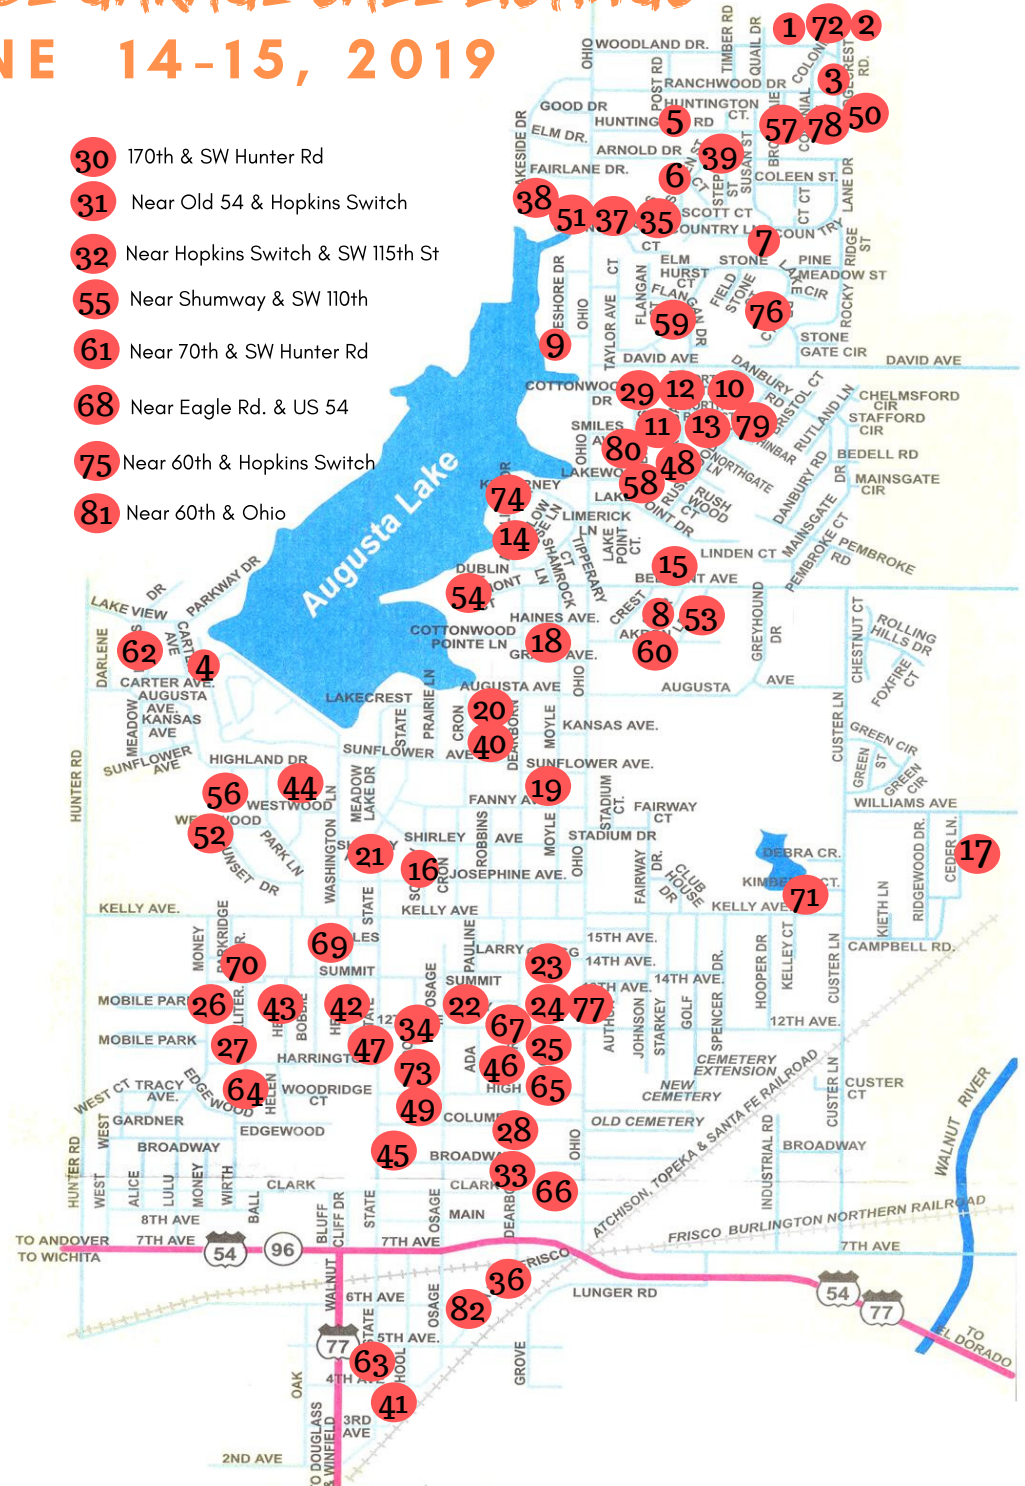

AUGUSTA CITY WIDE GARAGE SALE LISTINGS

JUNE 14-15, 2019

1. 27 WOODLAND DR.
2. 31 WOODLAND DR.
3. 3405 RIDGECREST RD.
4. 1912 CARTER
5. 30 HUNTINGTON
6. 3103 STEVEN ST.
7. 601 COUNTRY LANE
8. 2325 STAR
9. 2901 LAKESHORE DR
10. 2810 DANBURY CIR
11. 2807 STONEYBROOK CT.
12. 811 NORTHGATE LN.
13. 2805 RUSHWOOD
14. 18 ANGELINA
15. ST JAMES - 1010 BELMONT - THURS-SAT
16. 1601 SOCONY
17. 1714 CEDAR LANE
18. 2203 MOYLE
19. 1812 MOYLE
20. 2005 ROBBINS
21. FIRST CHRISTIAN CHURCH - 1600 STATE
22. 230 WILEY ST
23. 1304 EUCLID
24. 1228 N EUCLID
25. 1135 EUCLID
26. 1214 MONEY
27. SAT ONLY-1153 LECKLITER DR.
28. 1027 DEARBORN
29. 2801 STONEY BROOK LN
30. 17200 SW HUNTER RD
31. 5194 SW 96TH ST.
32. 11498 SW ROLLING HILLS
33. 310 E. CLARK
34. 1110 N SCHOOL ST
35. 504 COUNTRY LANE DR
36. 530 SANTA FE ST.
37. 402 COUNTRY HILLS DR
38. 3 LAKESIDE DR.
39. 41 ARNOLD
40. 2017 ROBBINS
41. 313 N. SCHOOL
42. 1220 HENRY
43. 1204 HELEN
44. 1611 HIGHLAND DR
45. 119 E. BROADWAY
46. 1110 DEARBORN
47. 1116 STATE- SAT ONLY
48. 2707 RUSHWOOD
49. 1105 OSAGE
50. 3300 RIDGECREST
51. 1 LAKESIDE DR.
52. 1702 WESTWOOD
53. 2337 LEIGH
54. 3 BELMONT
55. 5613 SW 110TH ST
56. 1705 SUNSET
57. 59 HUNTINGTON
58. 714 LAKEWOOD CT
59. 30 TAYLOR- OPEN WED
60. 2326 STAR
61. 7100 SW HUNTER RD
62. 2004 LOOMIS DR.
63. 111 W. 4TH AVE
64. 1014 WIRTH
65. 1130 EUCLID
66. 333 E. CLARK
67. 1158 DEARBORN
68. 10394 SW EAGLE RD.
69. 1406 HENRY
70. 1159 LECKLITER
71. 922 E. KELLY
72. 28 WOODLAND DR.
73. 122 HIGH ST
74. 40 ANGELINA
75. 4672 SW 60TH
76. 3001 STONE LAKE DR.
77. 1209 OHIO
78. 63 HUNTINGTON
79. 2801 BIRCHWOOD
80. 2701 NORTHGATE
81. 6807 SW 60TH
82. 637 SANTA FE

- 30 170th & SW Hunter Rd
- 31 Near Old 54 & Hopkins Switch
- 32 Near Hopkins Switch & SW 115th St
- 55 Near Shumway & SW 110th
- 61 Near 70th & SW Hunter Rd
- 68 Near Eagle Rd. & US 54
- 75 Near 60th & Hopkins Switch
- 81 Near 60th & Ohio